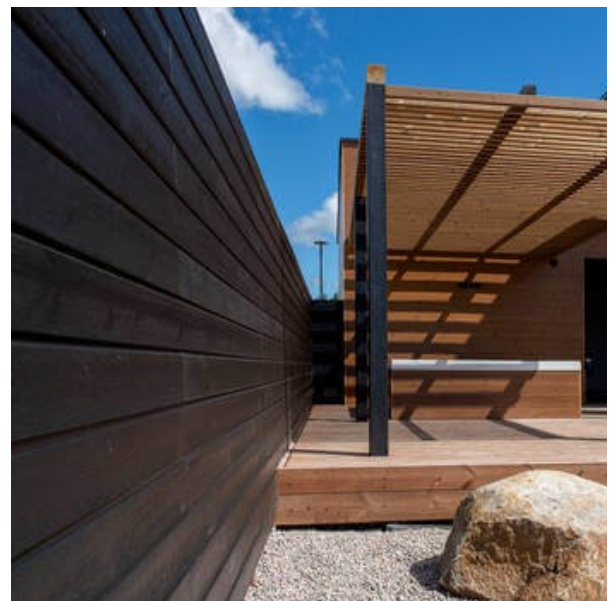

LUNA PRO COATED UTV 20x142 HIDDEN NAILING BRUSHED BLACK

Lunawood Thermowood is a sustainable wood material produced using only natural methods, heat and steam. Lunawood has a beautiful brown tone, which weathers to beautiful silver-gray over time, if left untreated with pigmented, UV-protected wood oil.

- Dimensionally stable
- Decay resistant
- Resin free
- Toxic free
- Sustainable wood product produced in Finland

Dimensions (mm)	20x142
Class	Thermo-D
Species	Nordic Spruce
Length (m)	3,6-5,1
m2	8,26 m