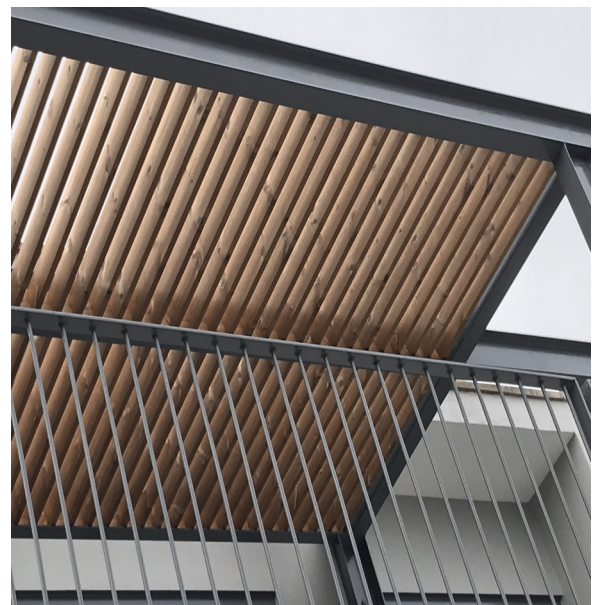

## LUNA SHP 26x92

Lunawood Thermowood is a sustainable wood material produced using only natural methods, heat and steam. Lunawood has a beautiful brown tone, which weathers to beautiful silver-gray over time, if left untreated with pigmented, UV-protected wood oil.

- Dimensionally stable
- Decay resistant
- Resin free
- Toxic free
- Sustainable wood product produced in Finland

<b>Dimensions (mm)</b>	<b>26x92</b>
<b>Class</b>	<b>Thermo-D</b>
<b>Species</b>	<b>Nordic Pine</b>
<b>Length (m)</b>	<b>3,0 / 3,6-4,5</b>
<b>m2</b>	<b>10,2 m</b>