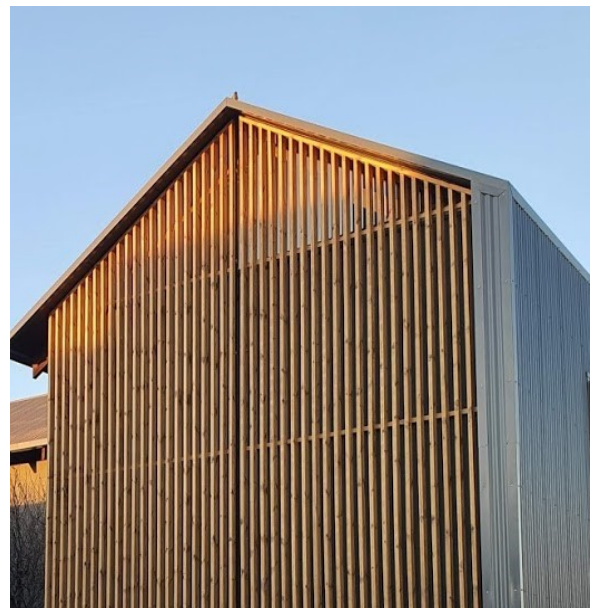

LUNA SHP 40x185

Lunawood Thermowood is a sustainable wood material produced using only natural methods, heat and steam. Lunawood has a beautiful brown tone, which weathers to beautiful silver-gray over time, if left untreated with pigmented, UV-protected wood oil.

- Dimensionally stable
- Decay resistant
- Resin free
- Toxic free
- Sustainable wood product produced in Finland

Dimensions (mm)	40x185
Class	Thermo-D
Species	Nordic Pine
Length (m)	3,0 / 3,6-5,4
m2	

Distributed by: