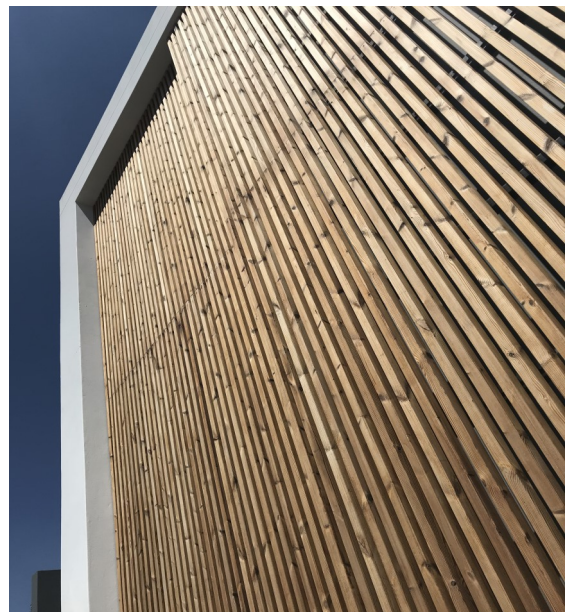

LUNA SHP 42x42

Lunawood Thermowood is a sustainable wood material produced using only natural methods, heat and steam. Lunawood has a beautiful brown tone, which weathers to beautiful silver-gray over time, if left untreated with pigmented, UV-protected wood oil.

- Dimensionally stable
- Decay resistant
- Resin free
- Toxic free
- Sustainable wood product produced in Finland

Dimensions (mm)	42x42
Class	Thermo-D
Species	Nordic Pine
Length (m)	3,0 / 3,6-4,8
m2	

Distributed by: