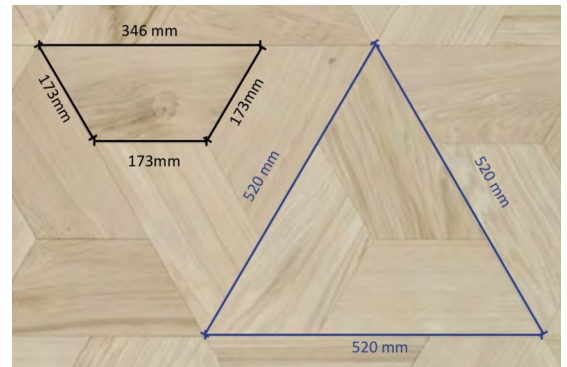

Timberwise

FLOOR FOR LIFE

Distributed by

Universal Plywoods

Responsible Timber Specialists

www.universalply.com

sales@universalply.com

DESIGN FLOOR KOLMIO

Measures

Thickness: 14mm, width: 150mm, length—sides: 346 x 173 x 173 mm

Wood specie: Oak

Grade: Select

Colours: Light and dark colour portfolios available + client specific

One pattern (consist of two pieces): 520 x 520 x 520mm

Installation with separate reversing tongues

Price starting R3500/m² ex VAT

Key features

- No added formaldehyde in the glue
- Finnish Birch plywood core
- Approved by Finnish Asthma-, Skin - and Allergy Foundation
- Highest fire class for wood material Bfl-s1
- Possibility for antibacterial treatment
- 90 years lifespan expectancy
- **Floor for life promise**

EN 14342:2005+A1

PEFC02-31-138

DoP B(fl) S₁ JAS F**** JAS2